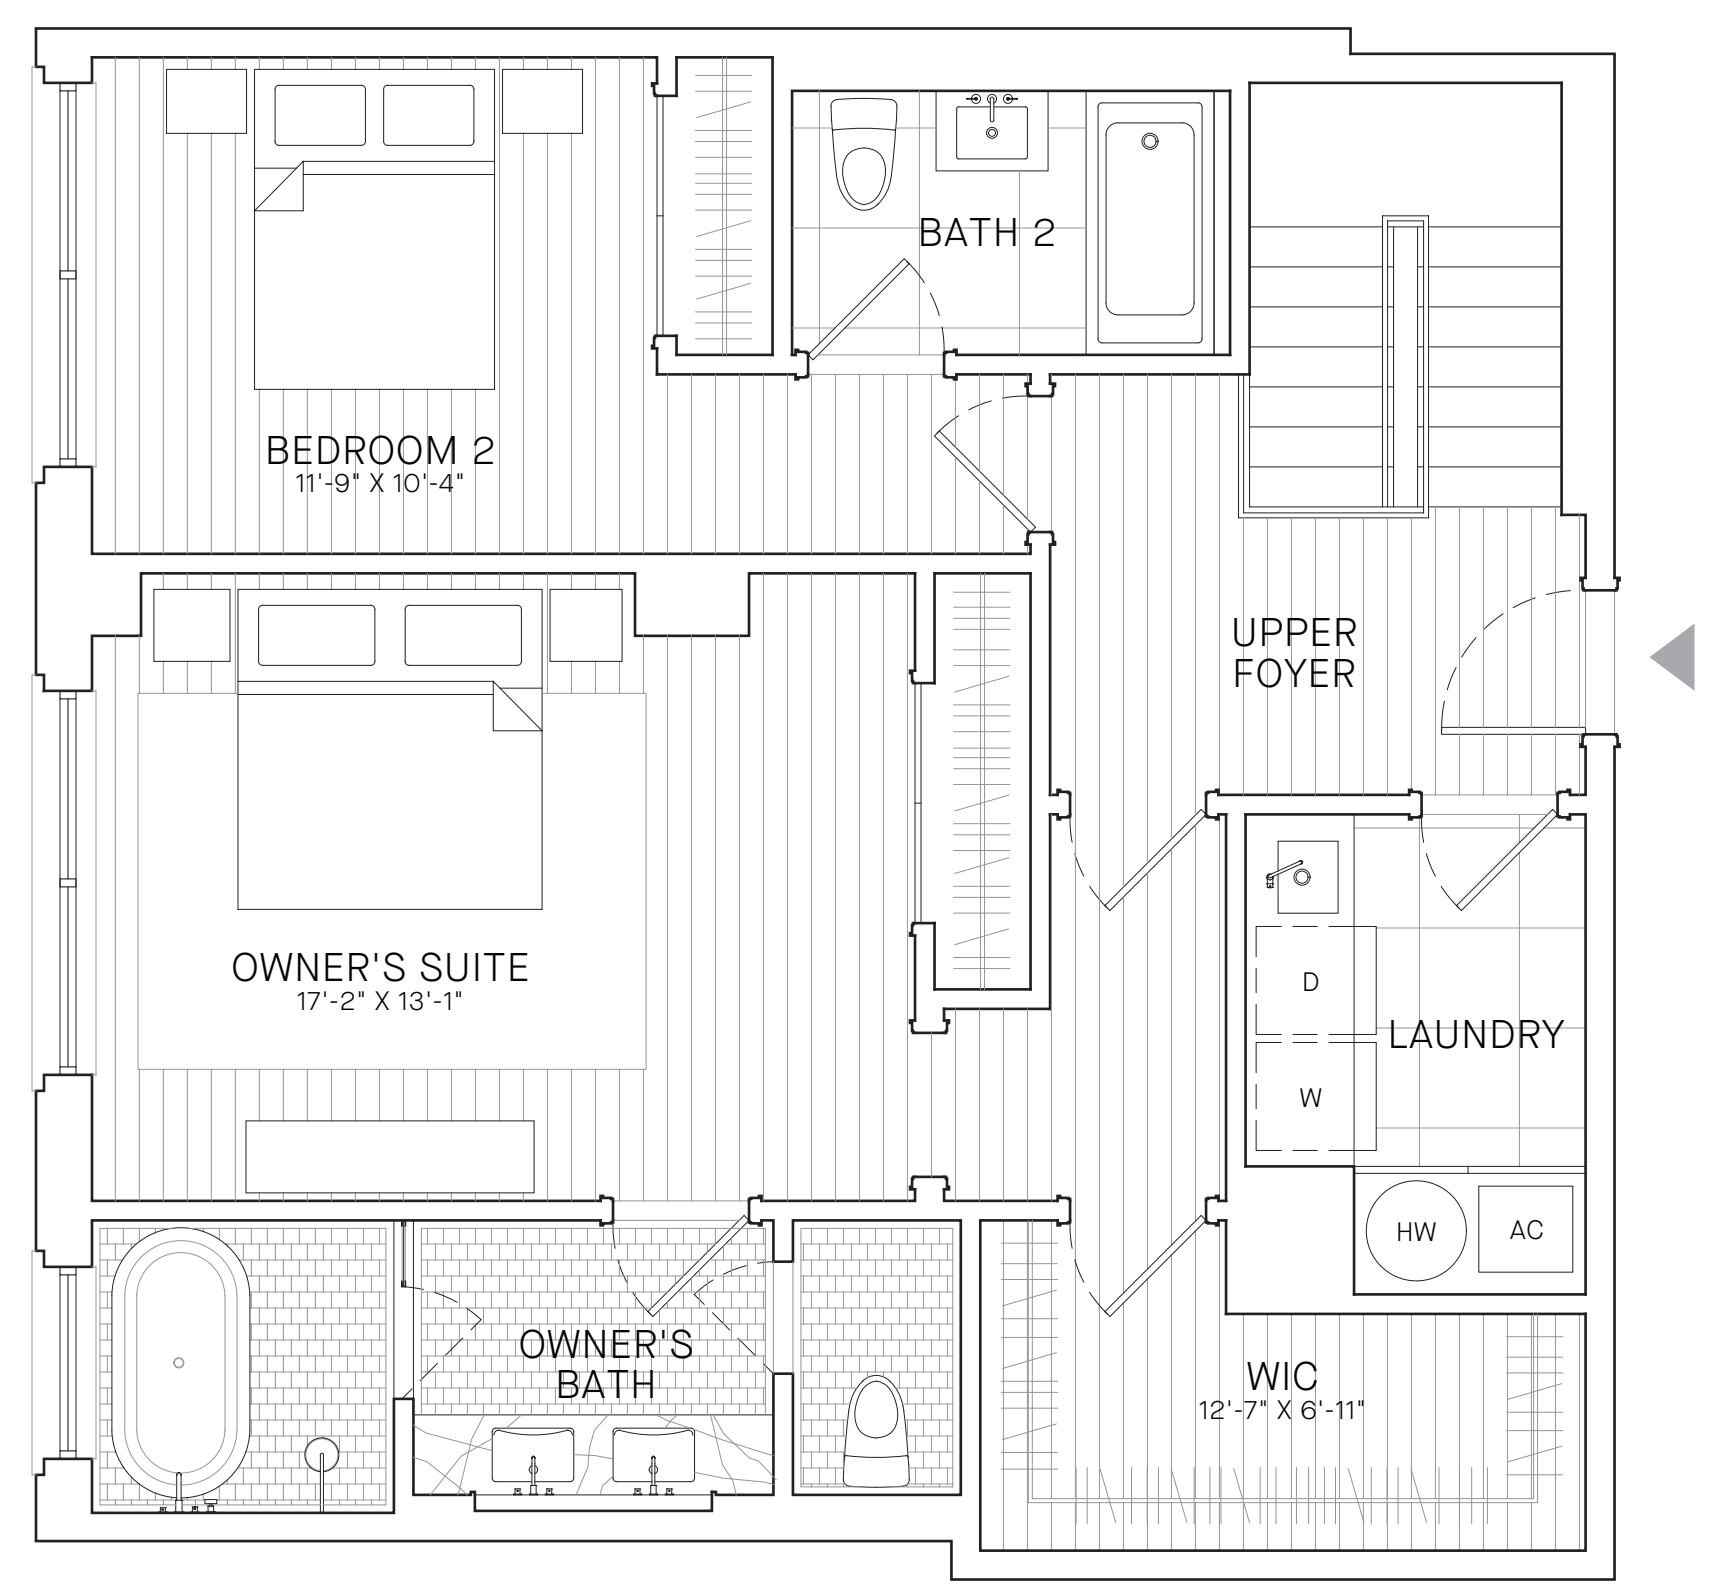

Type	Maisonette B
Bedrooms	3
Bathrooms	3
Area	2,364 sf int. 353 sf ext.
West View	

FLOOR 1
1,344 SF

FLOOR 2
1,020 SF