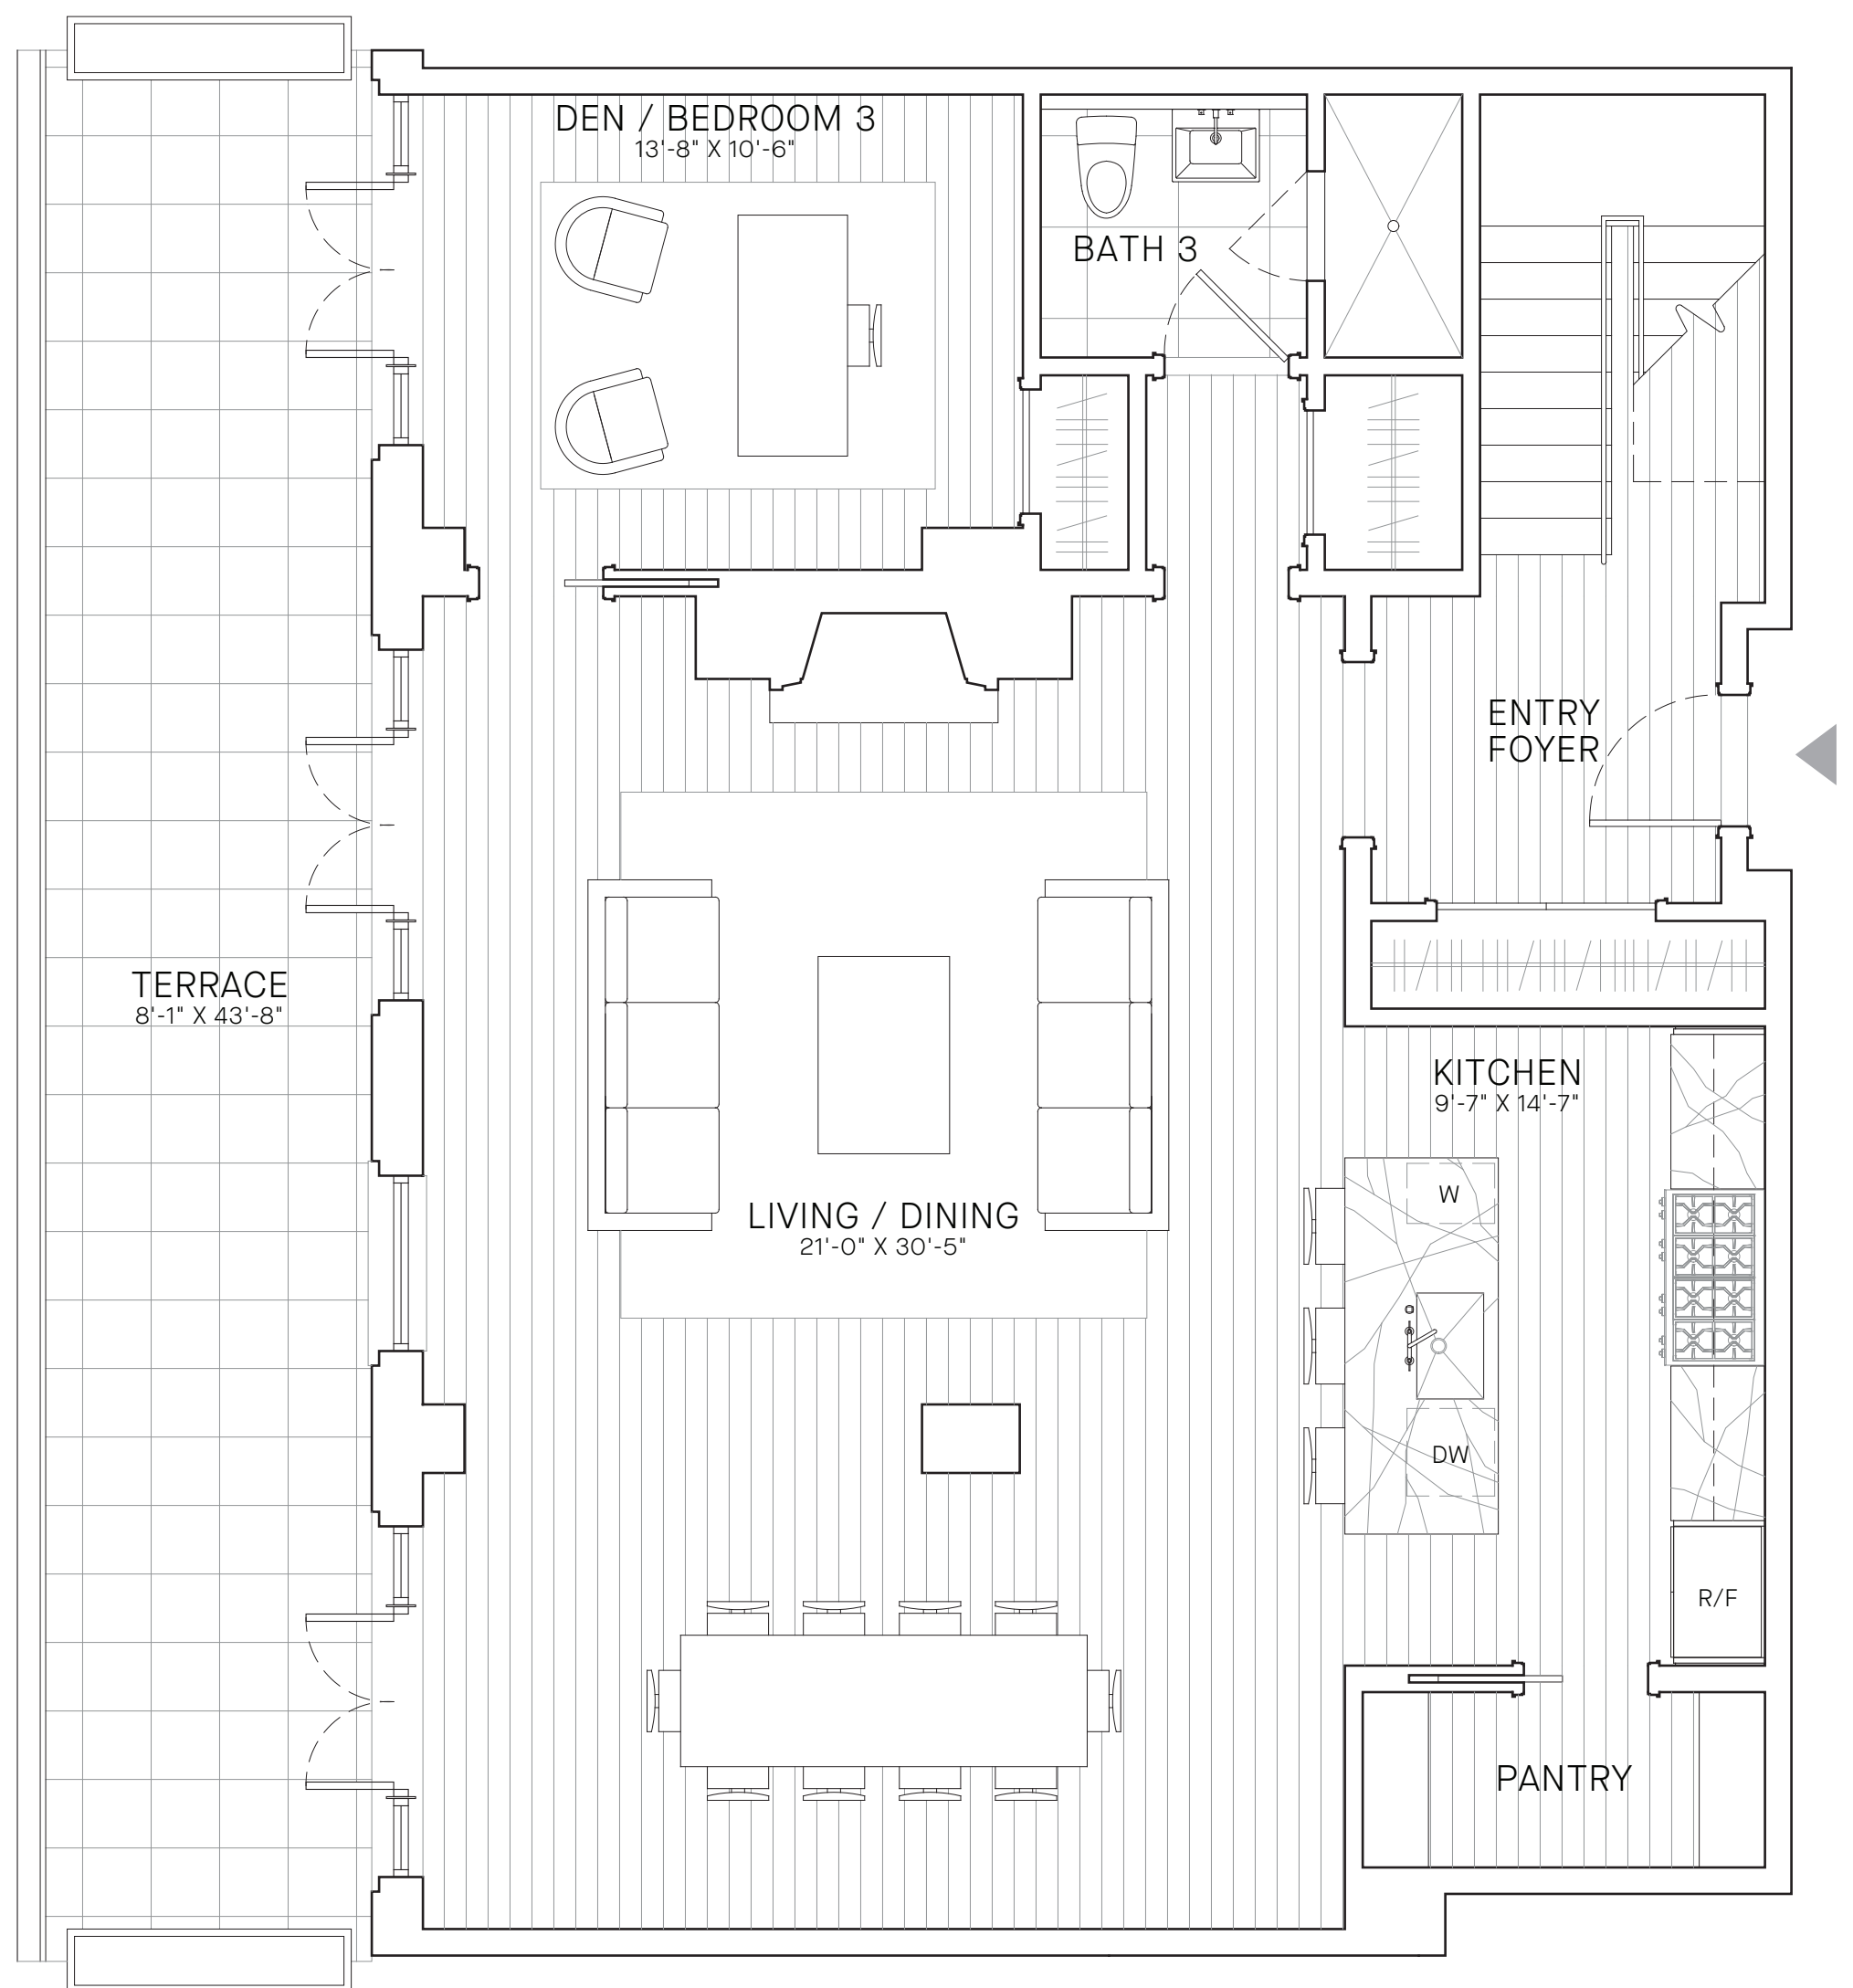

Type	Maisonette B
Bedrooms	3
Bathrooms	3
Area	2,364 sf int. 353 sf ext.
West View	

FLOOR 1
1,344 SF

FLOOR 2
1,020 SF