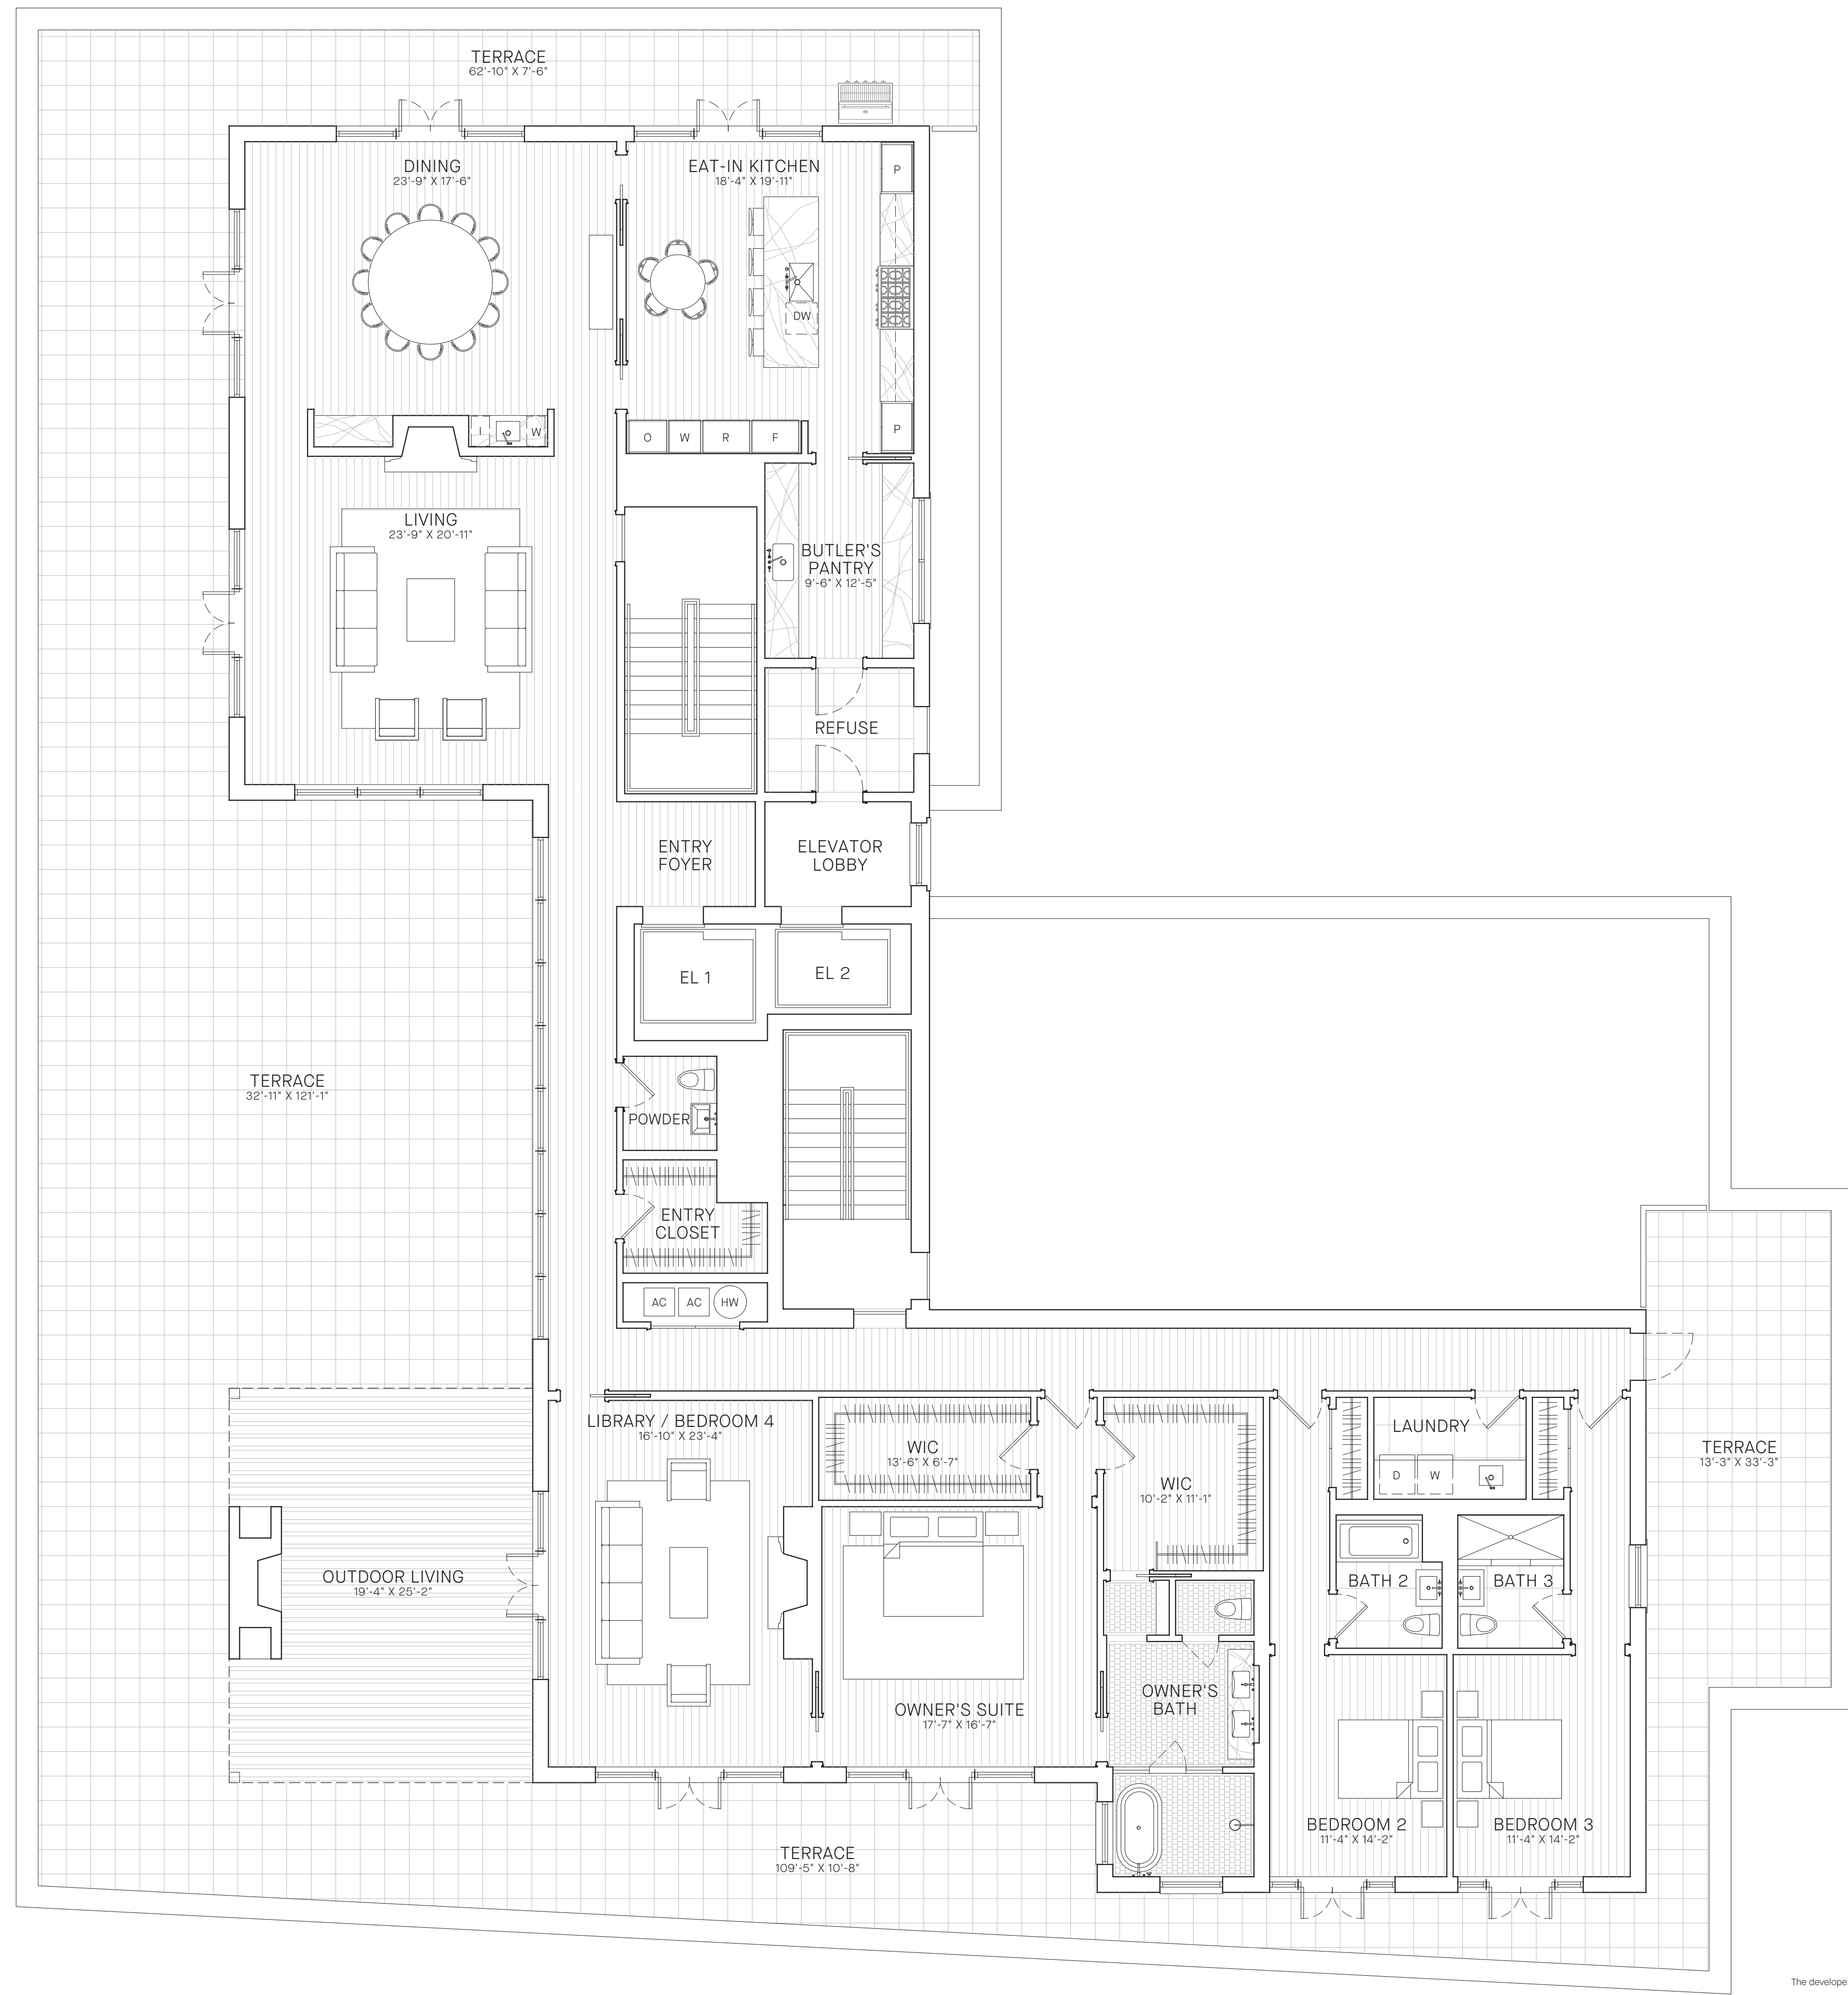

Penthouse

Type	Penthouse
Bedrooms	4
Bathrooms	3.5
Area	4,493 sf int. 4,505 sf ext.
Southeast View	