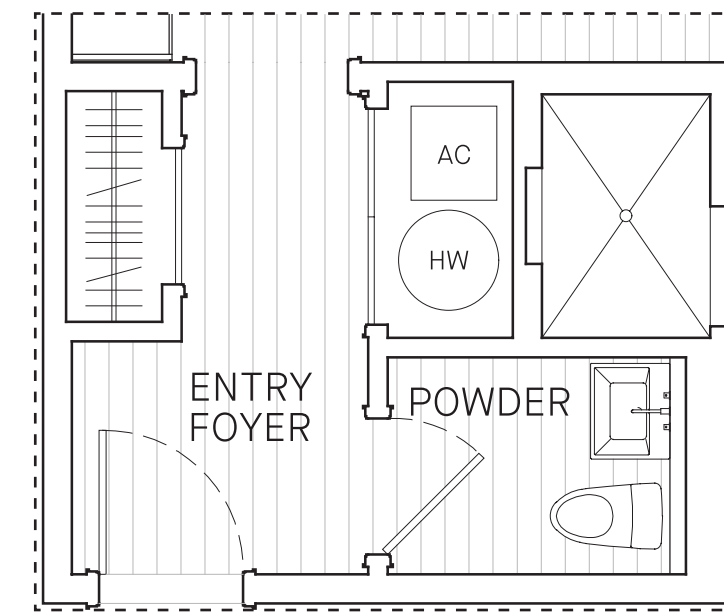

Type	3A-6A
Bedrooms	1
Bathrooms	1.5
Area	1,169 sf int. 196 sf ext.
North View	

Type	2A
Bedrooms	1
Bathrooms	1.5
Area	1,169 sf int. 196 sf ext.
North View	

Entry Foyer 2A