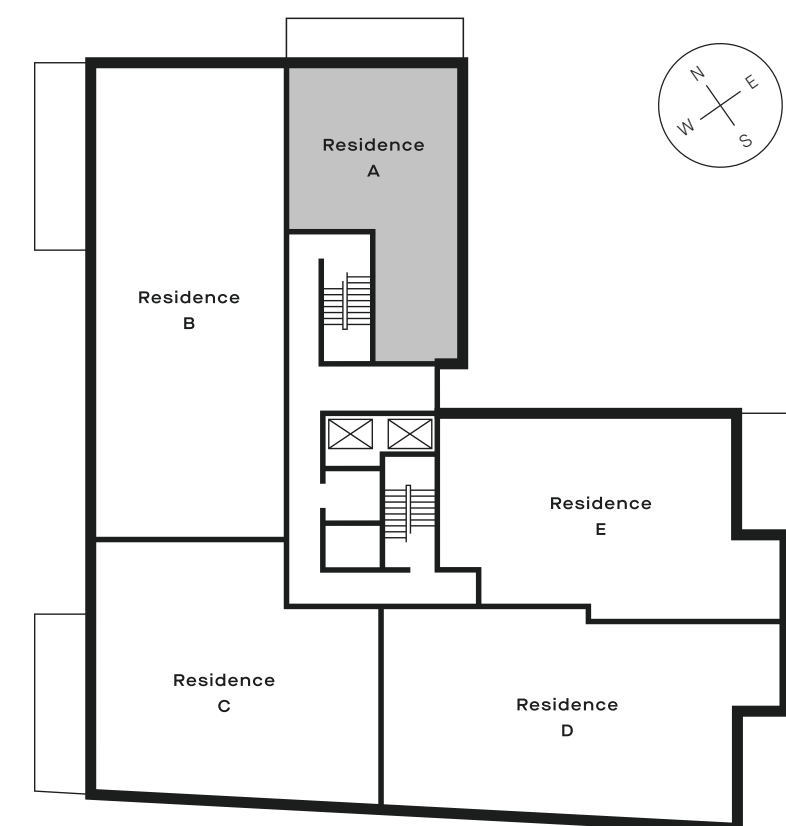

Type	3A-6A
Bedrooms	1
Bathrooms	1.5
Area	1,169 sf int. 196 sf ext.
North View	

Type	2A
Bedrooms	1
Bathrooms	1.5
Area	1,169 sf int. 196 sf ext.
North View	

Entry Foyer 2A